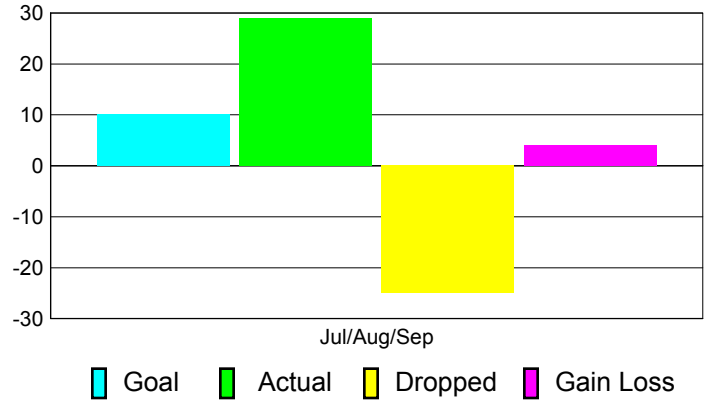

Membership Results 2012-2013

Goal, New, Dropped, Gain/Loss

Comparison of Membership Gain/Loss

Current Year Compared to the Previous Year